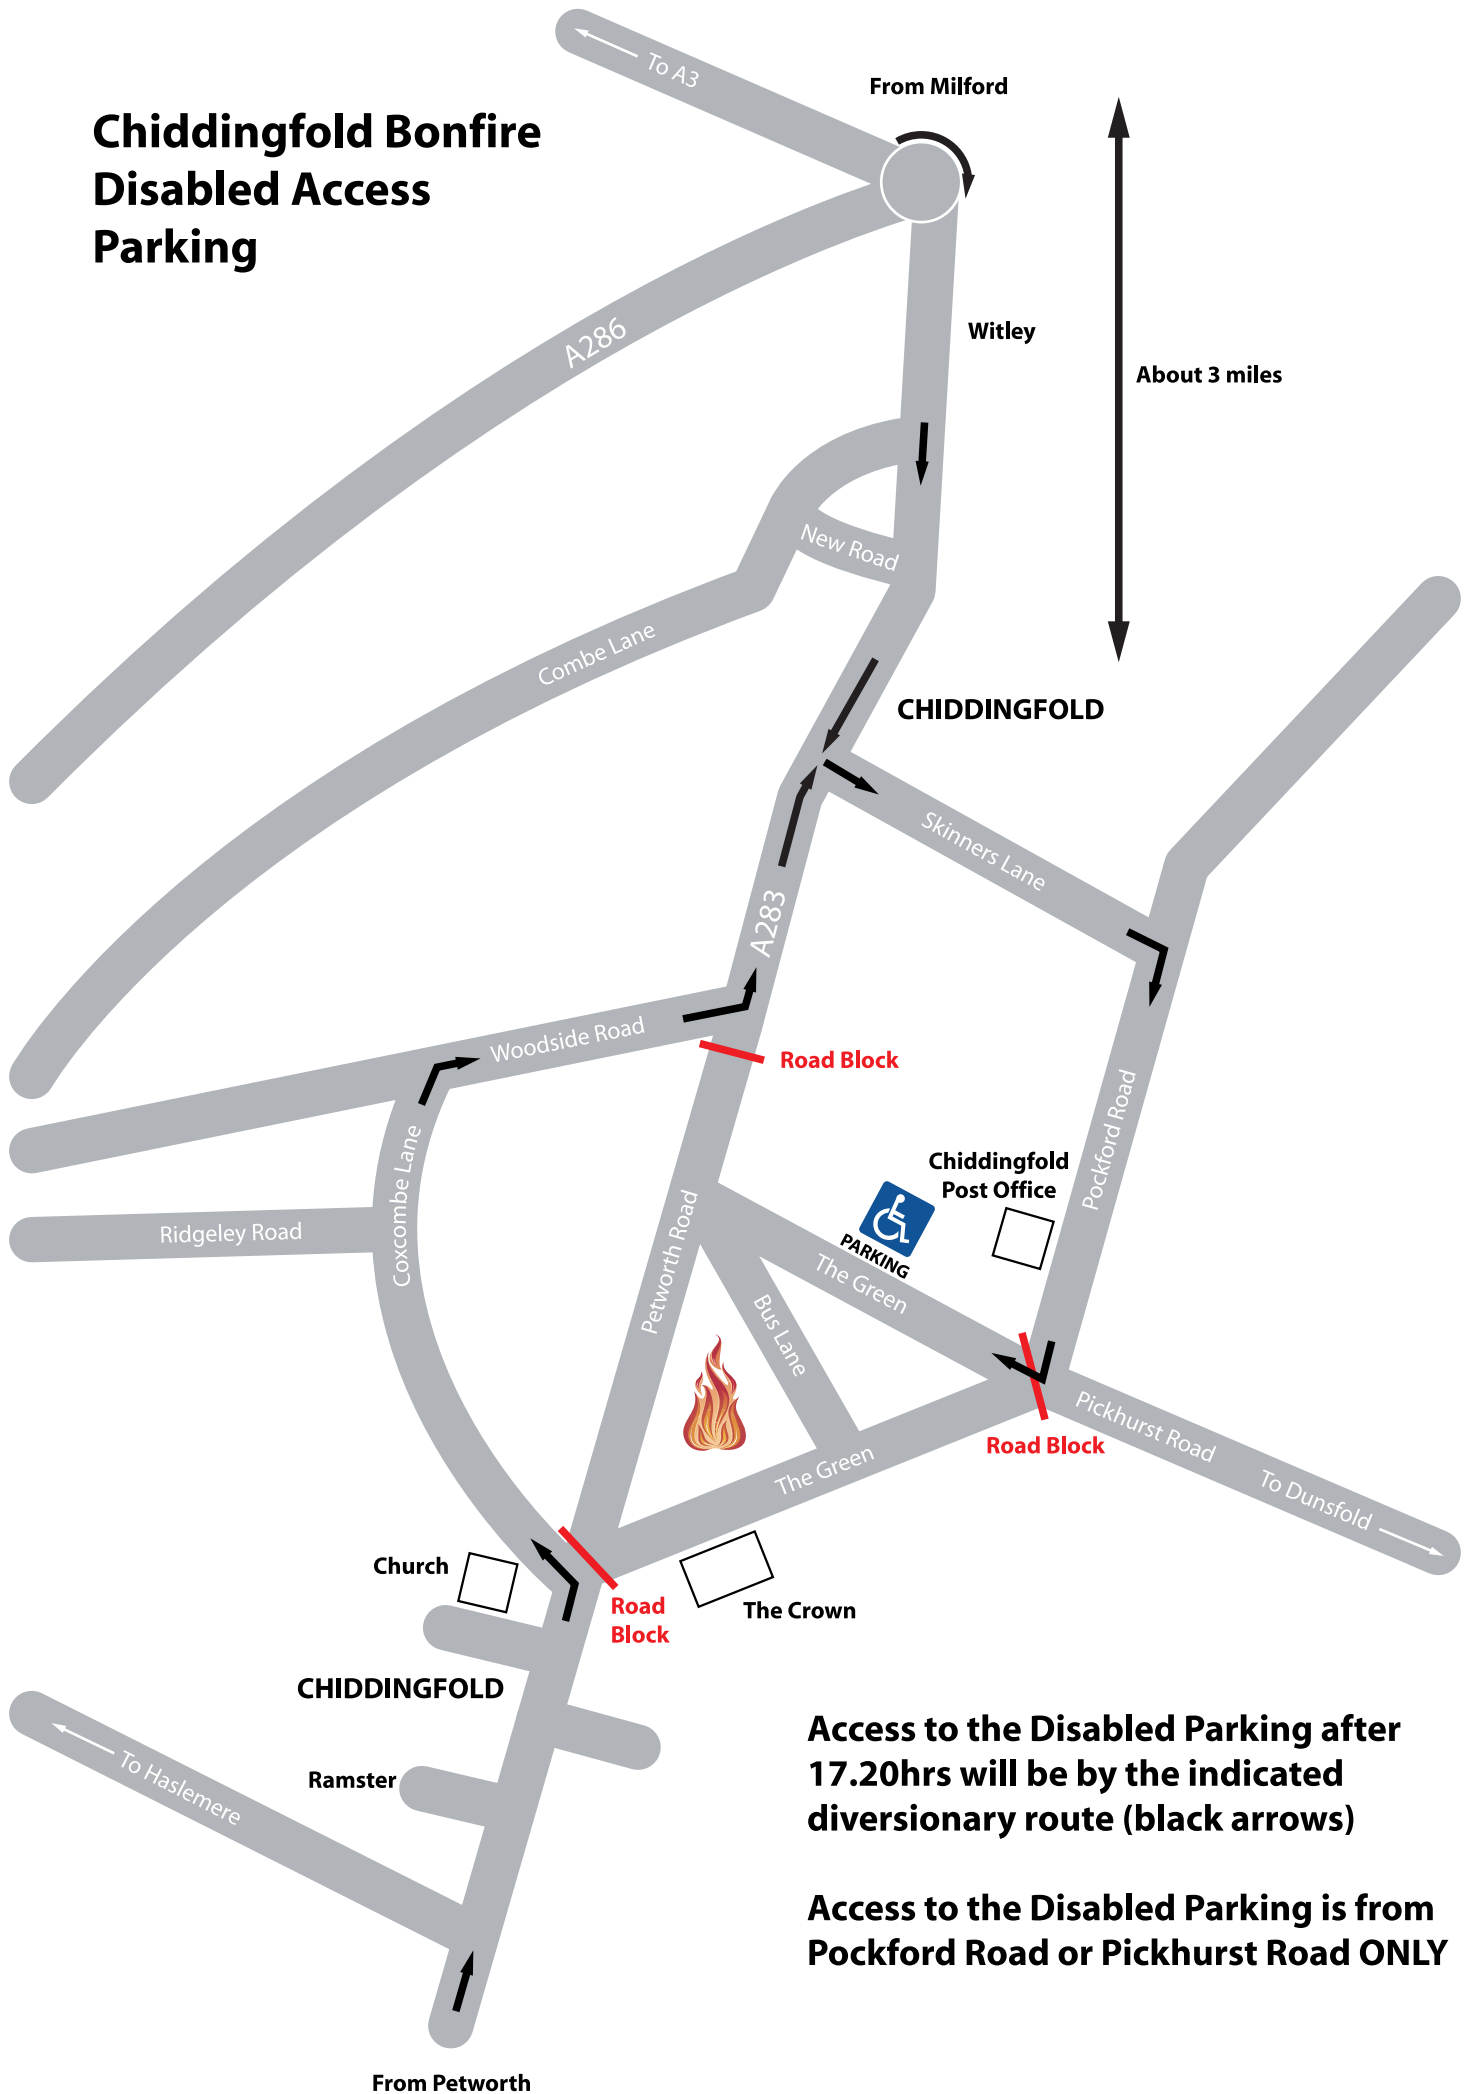

Chiddingfold Bonfire Disabled Access Parking

Access to the Disabled Parking after 17.20hrs will be by the indicated diversionary route (black arrows)

Access to the Disabled Parking is from Pockford Road or Pickhurst Road ONLY